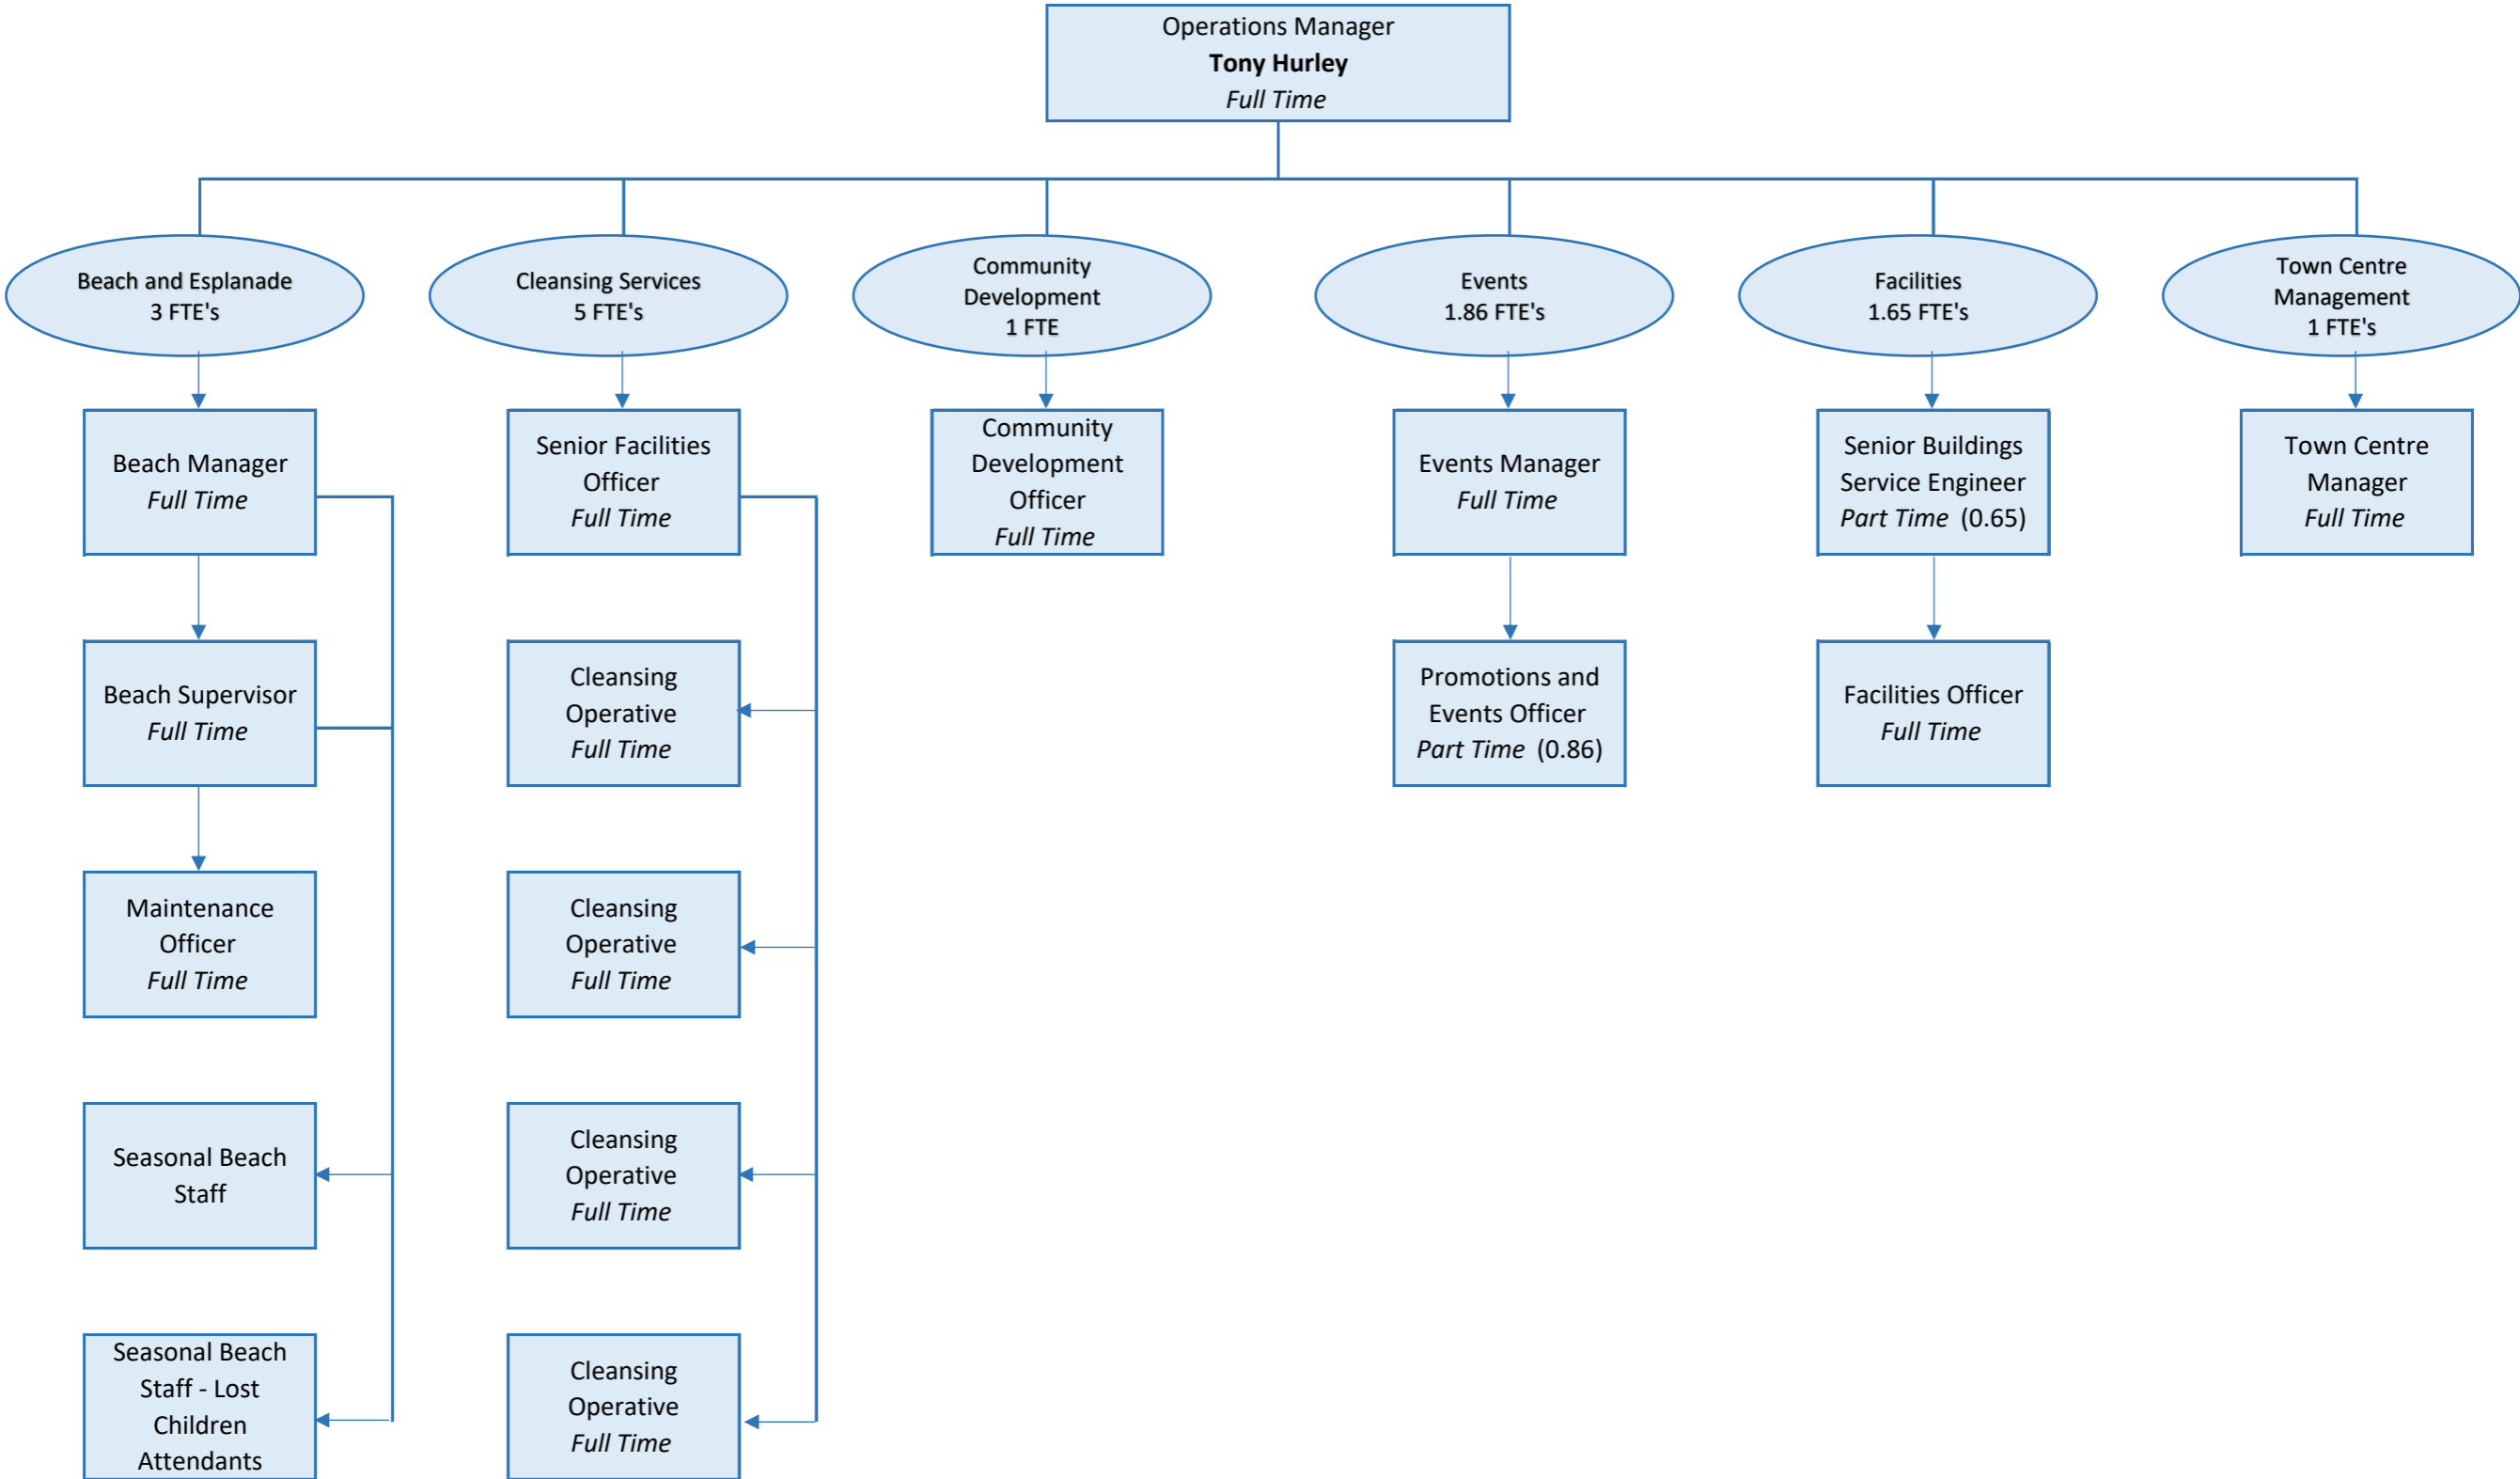

WEYMOUTH TOWN COUNCIL ORGANISATIONAL CHART

**WEYMOUTH TOWN COUNCIL
ASSISTANT TOWN CLERK**

**WEYMOUTH TOWN COUNCIL
DEPUTY TOWN CLERK**

**WEYMOUTH TOWN COUNCIL
OPERATIONS**

WEYMOUTH TOWN COUNCIL PARKS AND OPEN SPACES