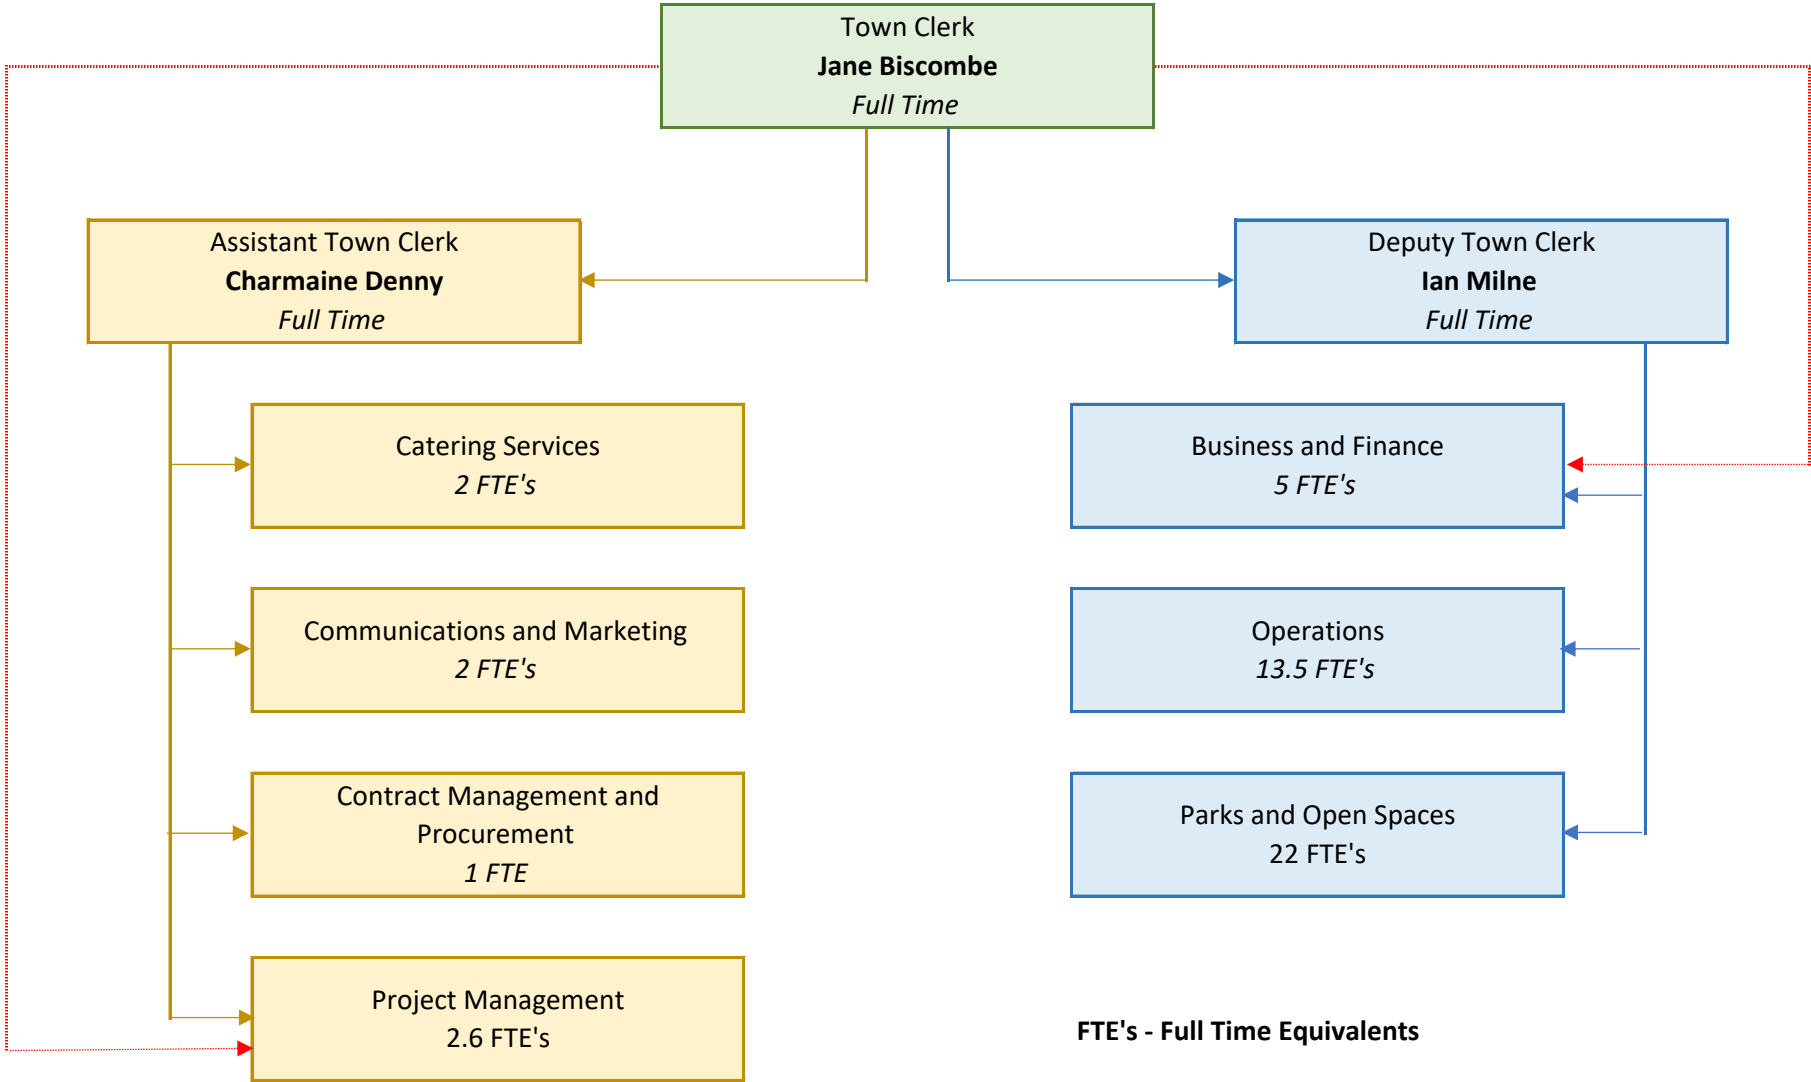

WEYMOUTH TOWN COUNCIL ORGANISATIONAL CHART

**WEYMOUTH TOWN COUNCIL
ASSISTANT TOWN CLERK**

**WEYMOUTH TOWN COUNCIL
DEPUTY TOWN CLERK**

**WEYMOUTH TOWN COUNCIL
OPERATIONS**

WEYMOUTH TOWN COUNCIL PARKS AND OPEN SPACES