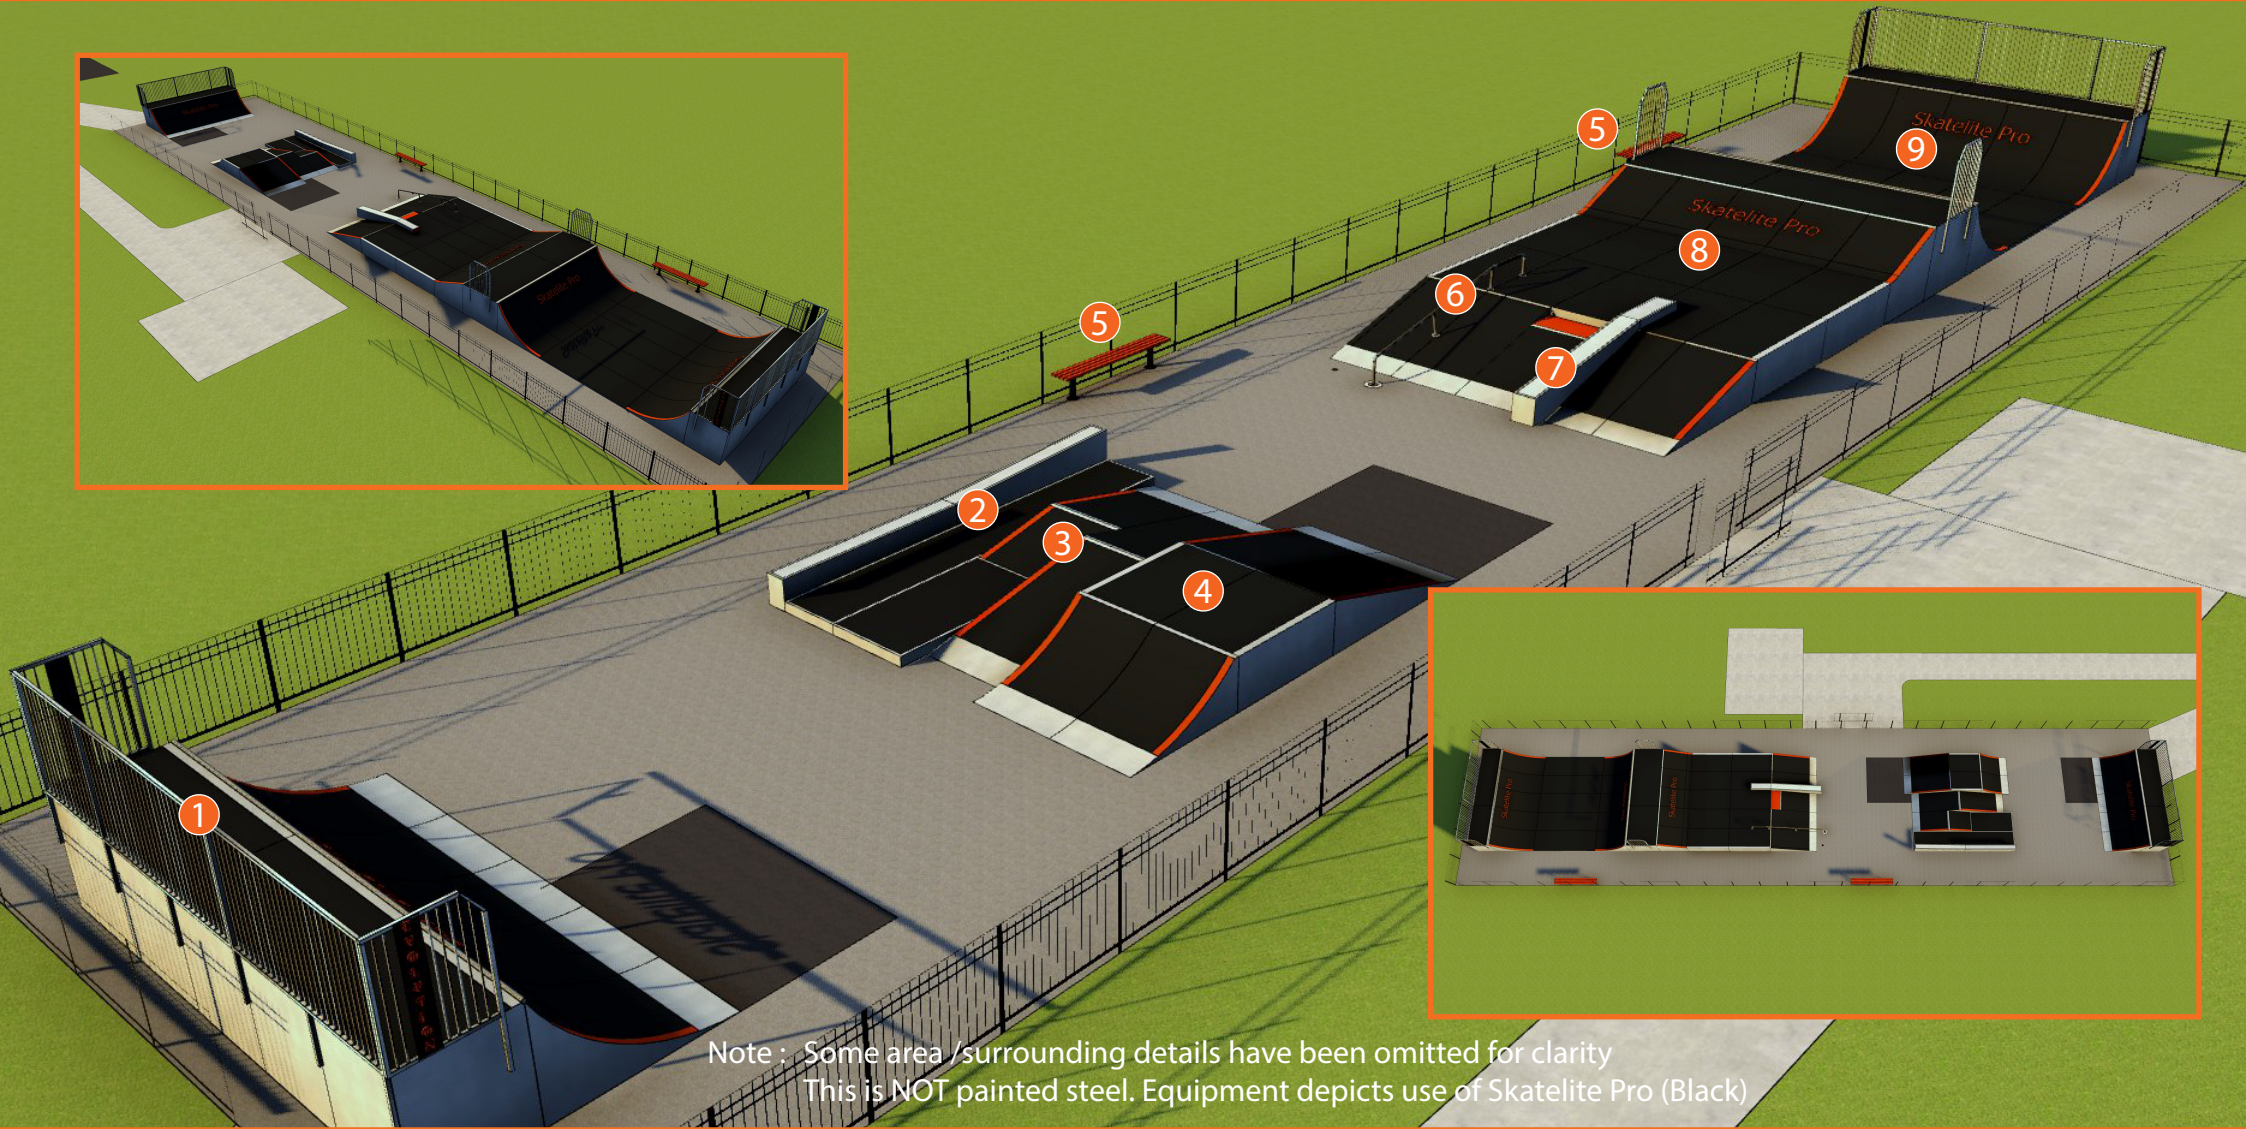

# LITTLEMOOR SKATEPARK

Replacement Concept 2  
(Complete Replacement)

evolution  
SKATE PARKS LTD

Note : Some area /surrounding details have been omitted for clarity  
This is NOT painted steel. Equipment depicts use of Skatelite Pro (Black)

Skatelite Pro™