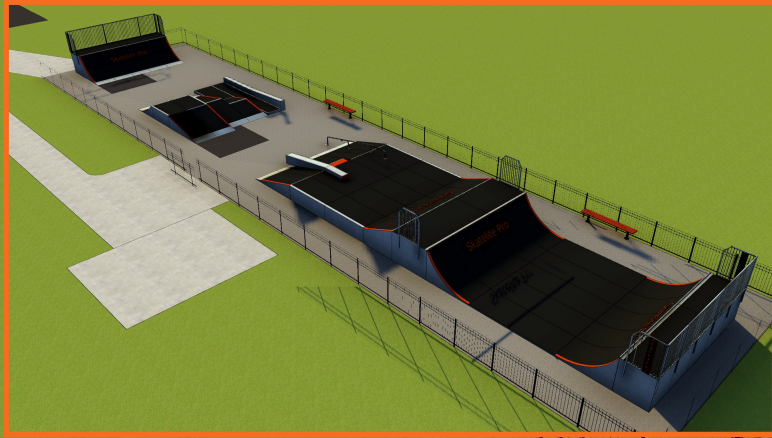

# LITTLEMOOR SKATEPARK

Replacement Concept 2  
(Complete Replacement)

evolution  
SKATE PARKS LTD

Note : Some area /surrounding details have been omitted for clarity  
This is NOT painted steel. Equipment depicts use of Skatelite Pro (Black)

Skatelite Pro™