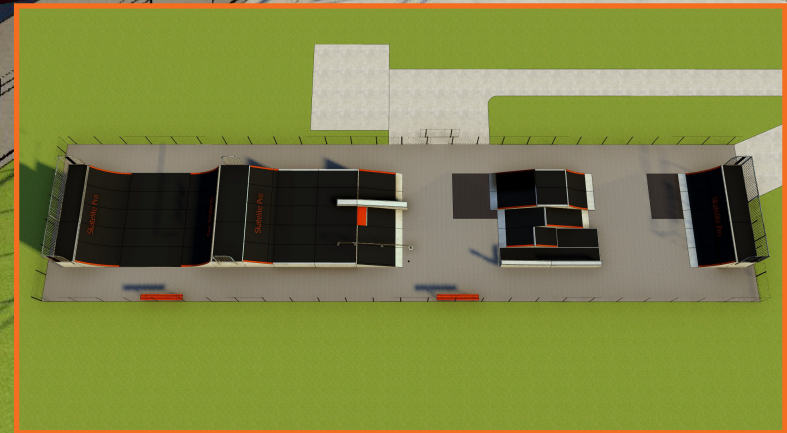

# LITTLEMOOR SKATEPARK

Replacement Concept 2  
(Complete Replacement)

evolution  
SKATE PARKS LTD

Note : Some area /surrounding details have been omitted for clarity  
This is NOT painted steel. Equipment depicts use of Skatelite Pro (Black)