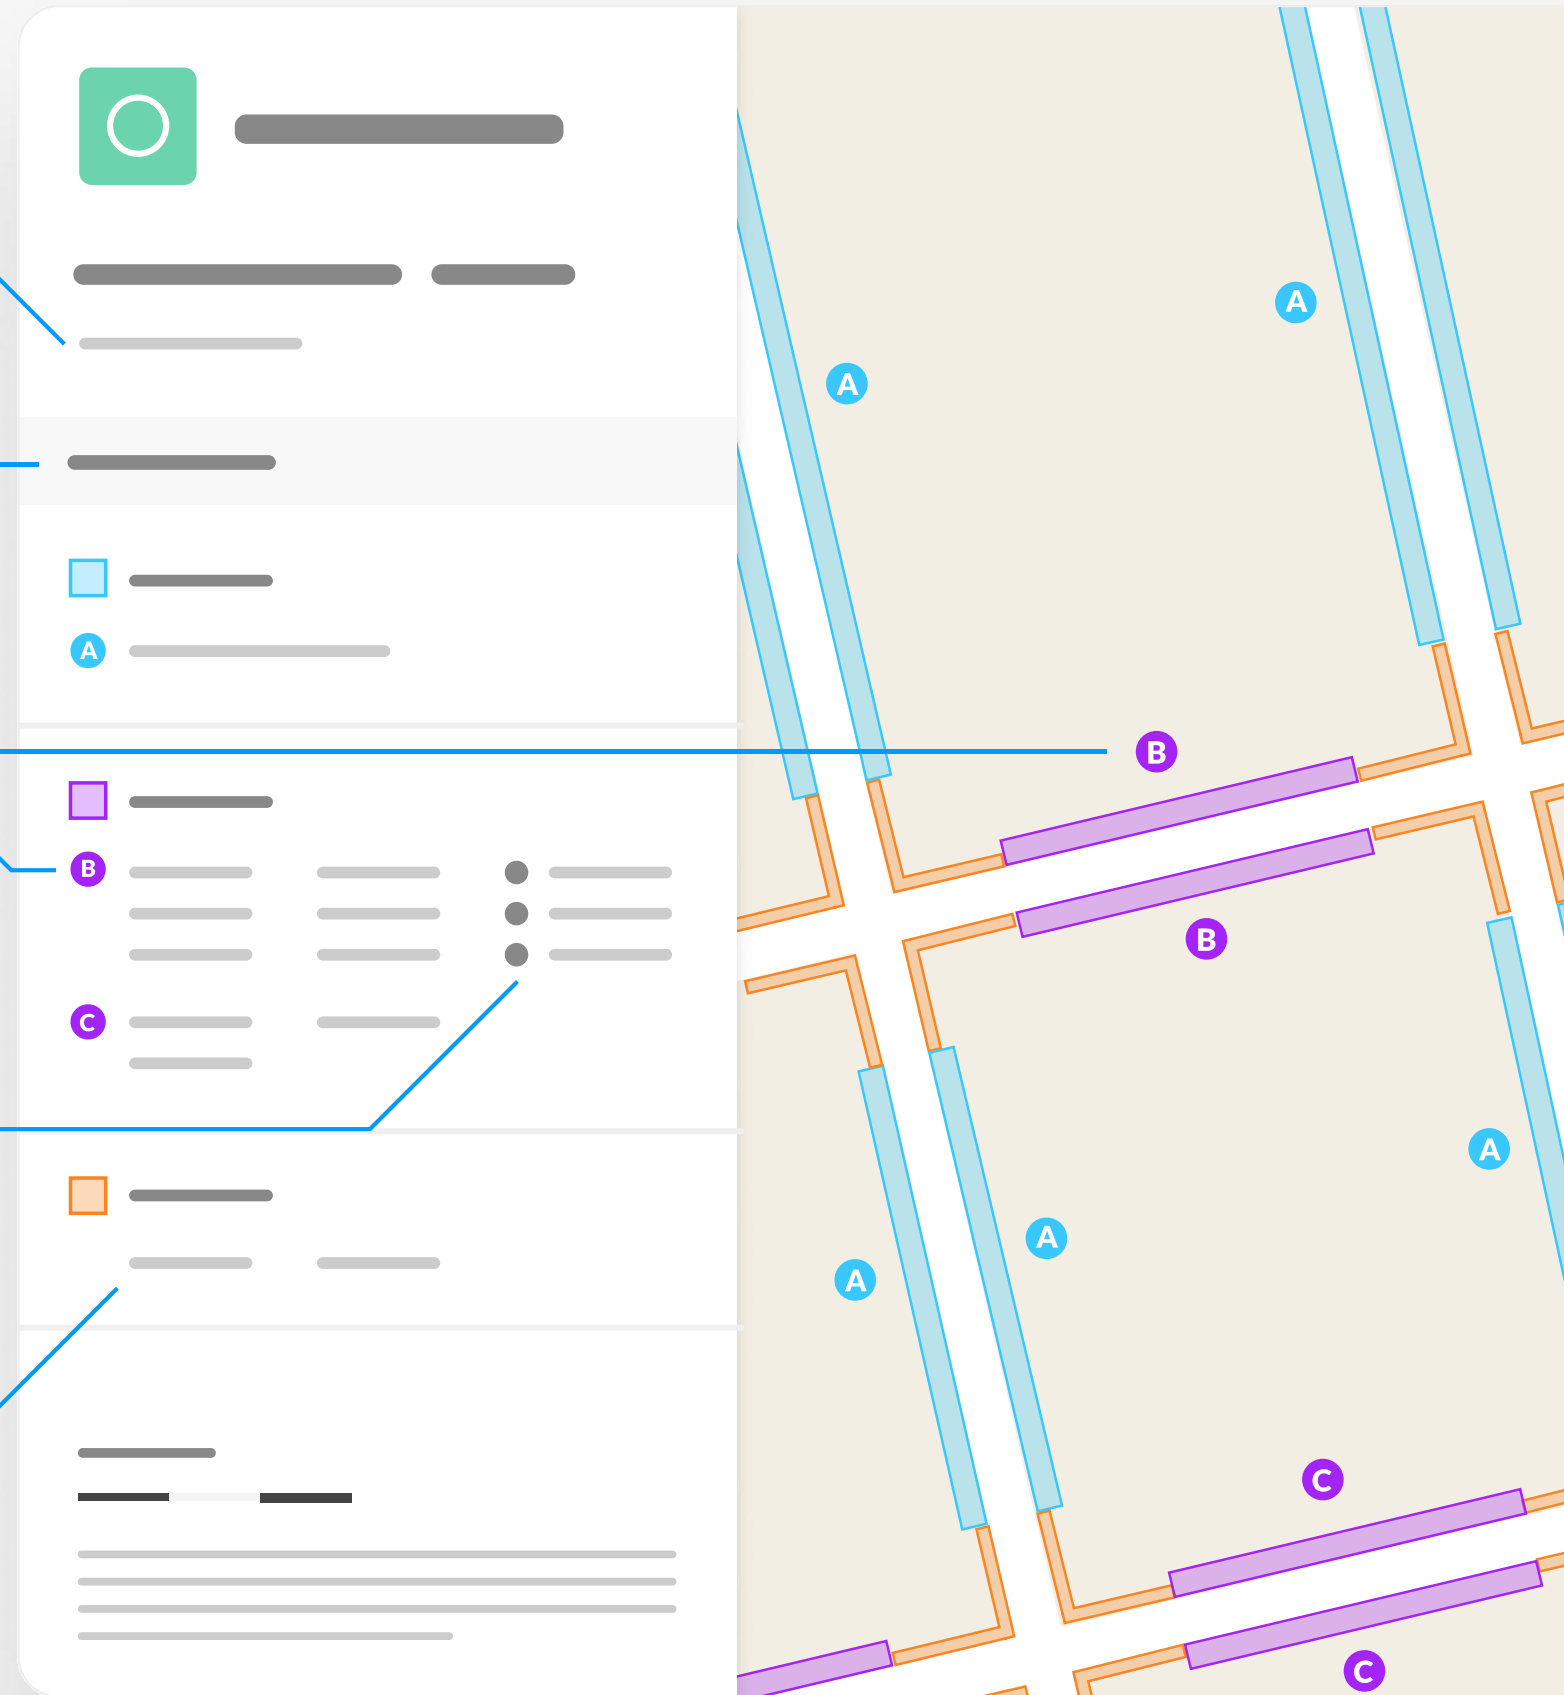

Static Order Guide

Map page indicator

Shows current map number against total and indicates if the legend is split over multiple pages eg. 2a, 2b, 2c

Change type

Indicates whether restrictions have been Added, Modified or Removed

Coloured spots

Restrictions with different attributes are marked with a lettered spot

Restriction icons

⊕ Min stay ⊕ Max stay ⊘ No return ⌚ Tariff hours
📅 Up to 🛢 Fuel surcharge Ⓔ Event day ⓘ Emissions pricing

Restriction durations

Where no months or days are specified, restrictions apply all year and all week

A354 Portland Road & Merley Road Weymouth

Map 1 of 1

ADDED

- No waiting at any time
- A At all times

MODIFIED

- No waiting at any time
- B At all times

Scale: 1:1250 0 20 40 60m

NW 366400.333, 77045.261 SE 366840.445, 76656.16

© Crown copyright and database rights 2025 Ordnance Survey.
You are not permitted to copy, sub-license, distribute or sell any of this data to third parties in any form. Licence number LA100060963