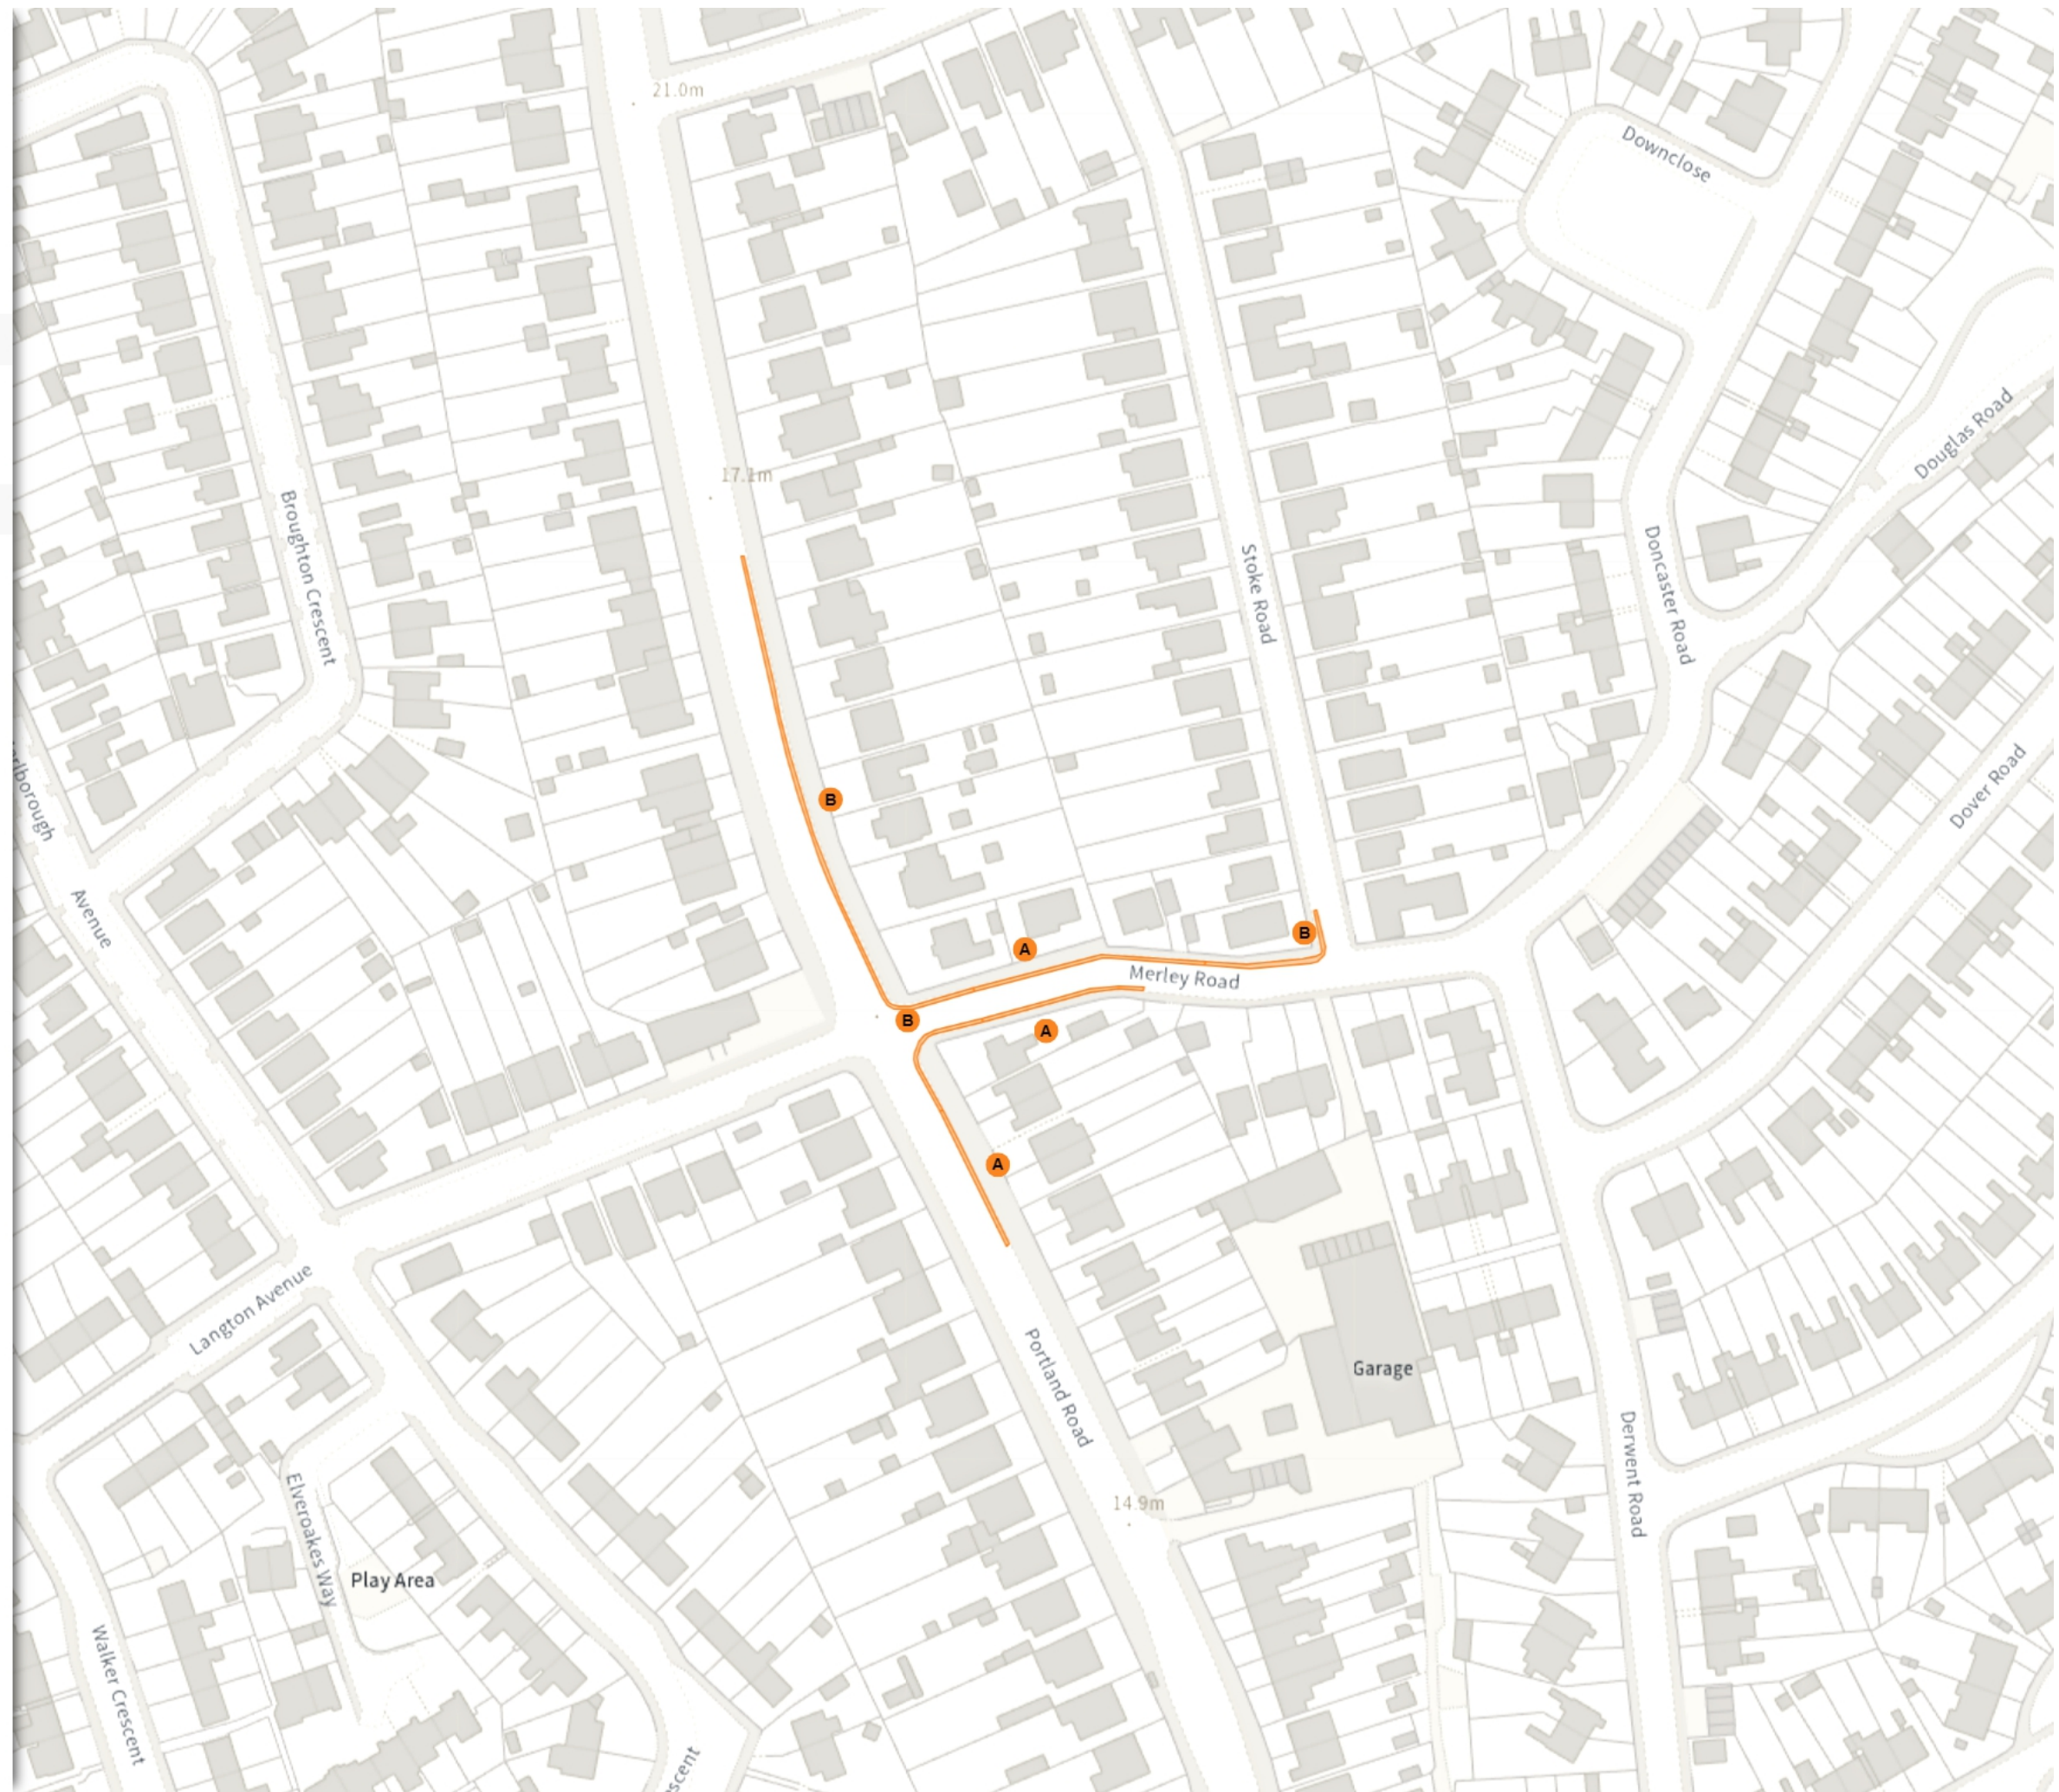

Static Order Guide

Map page indicator

Shows current map number against total and indicates if the legend is split over multiple pages eg. 2a, 2b, 2c

Change type

Indicates whether restrictions have been Added, Modified or Removed

Coloured spots

Restrictions with different attributes are marked with a lettered spot

Restriction icons

⊕ Min stay ⊕ Max stay ⊘ No return ⌚ Tariff hours
📅 Up to 🛢 Fuel surcharge Ⓔ Event day ⓘ Emissions pricing

Restriction durations

Where no months or days are specified, restrictions apply all year and all week

A354 Portland Road & Merley Road Weymouth

Map 1 of 1

ADDED

- No waiting at any time
- A At all times

MODIFIED

- No waiting at any time
- B At all times

Scale: 1:1250 0 20 40 60m

NW 366400.333, 77045.261 SE 366840.445, 76656.16

© Crown copyright and database rights 2025 Ordnance Survey.
You are not permitted to copy, sub-license, distribute or sell any of this data to third parties in any form. Licence number LA100060963